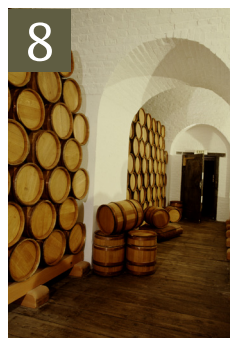

2 What animal's head is on the plaque above the archway inside the main gate?

3 What colour are the walls of the Black Hole?

4 How many beds are in the guard room?

5 How many guns can you count around the ramparts?

6 What colour feathers do soldiers of the Black Watch regiment wear in their caps?

7 How many guns are there in the three historic barrack rooms?

8 What musical instrument is on display in the Grand Magazine?