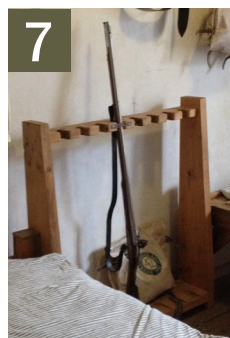

2 What animal's head is on the plaque above the archway inside the main gate?

3 What colour are the walls of the Black Hole?

4 How many beds are in the guard room?

5 How many guns can you count around the ramparts?

6 What colour feathers do soldiers of the Black Watch regiment wear in their caps?

7 How many guns are there in the three historic barrack rooms?

8 What musical instrument is on display in the Grand Magazine?