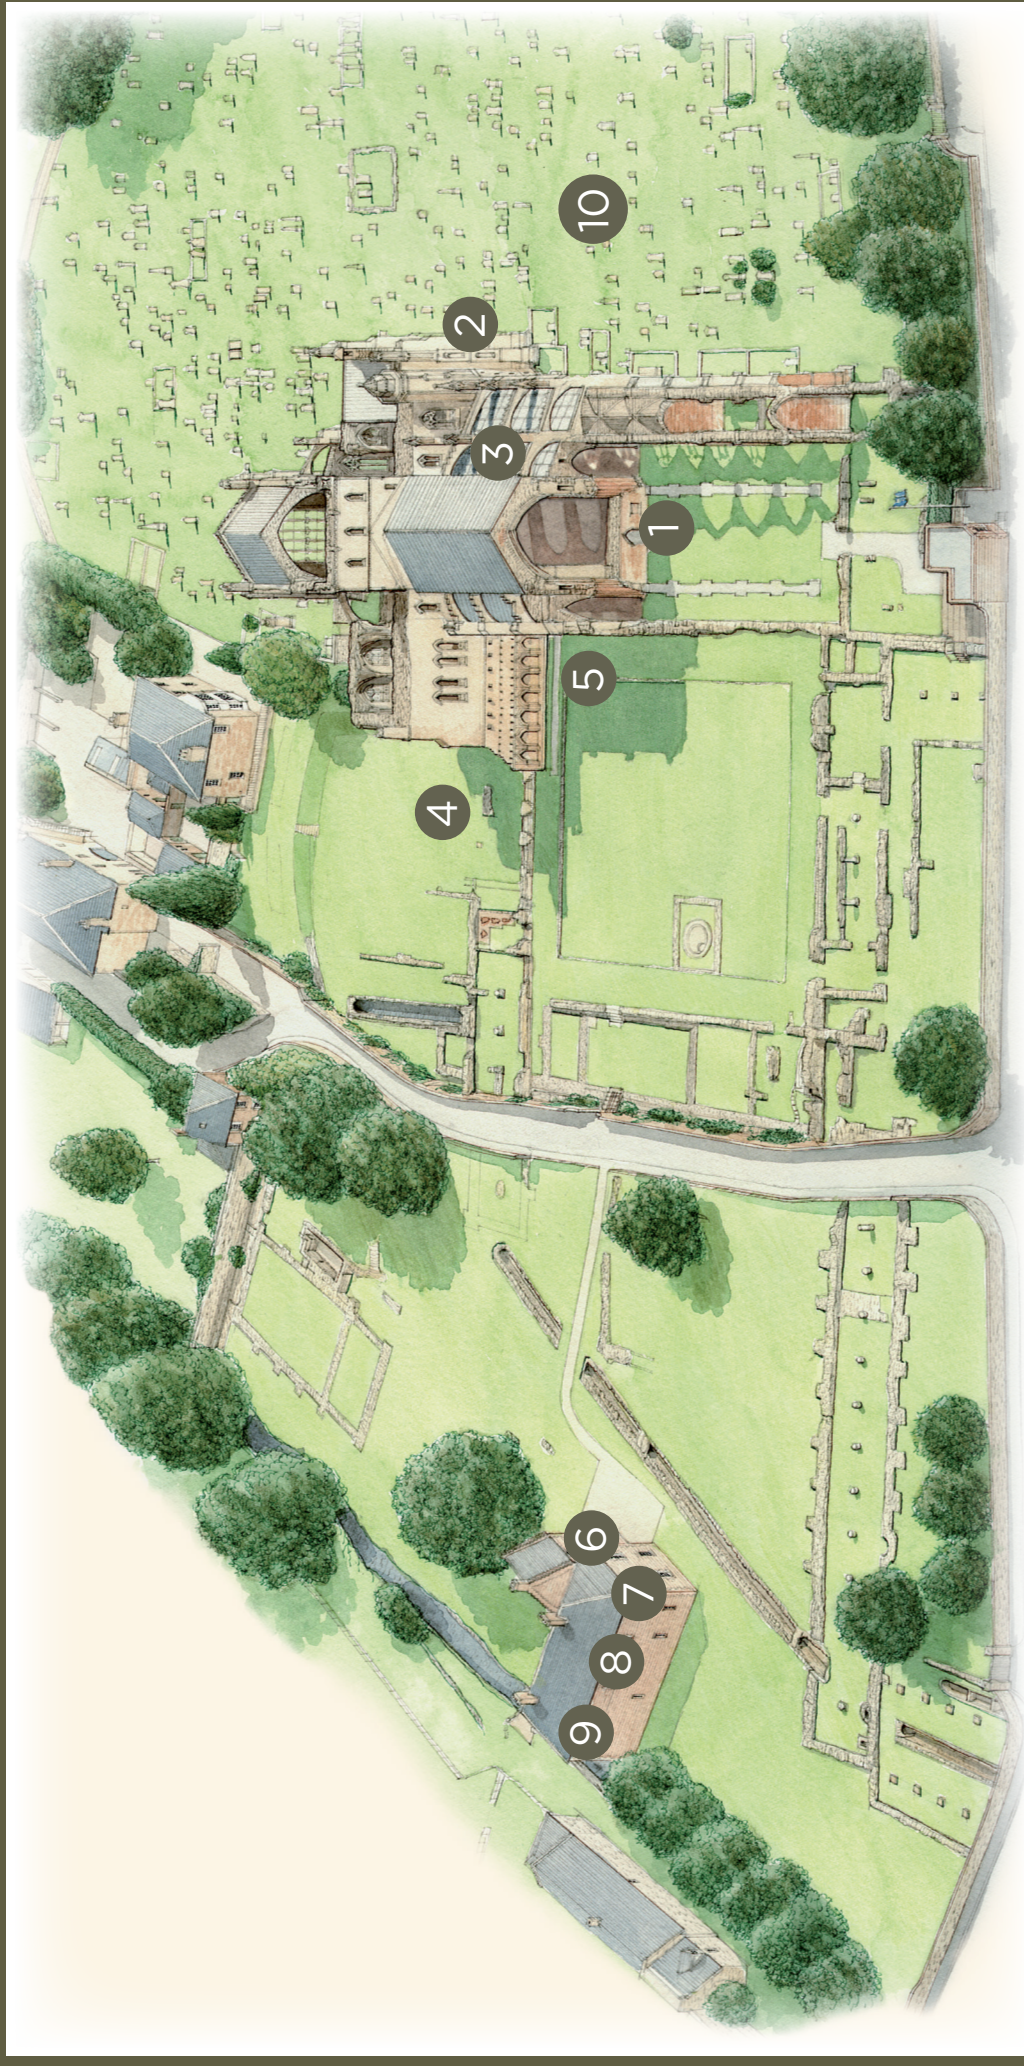

# Melrose Abbey Explorer Quiz

Look in these places to answer questions about the abbey. Remember to ask a steward if you need any help!

HISTORIC SCOTLAND  
ALBA AOSMHOR

1 Find this carving of Jesus. What is the name of the archway it is on?

2 What was the name of the master mason who made this plaque?

3 What instrument is this carved stone pig playing?

4 Draw the stone that marks where King Robert the Bruce's heart is thought to be buried.

5 Which archway do you think the Abbot might have sat in?

6 What was this item called and, what was it used for?

7 Find some mosaic tiles in the museum. Can you draw your favourite pattern?

8 Name two objects in the museum that we might still have in our homes today.

9 These clock workings were installed on the abbey church in 1762. How long ago was that?

10 Name three different symbols carved onto the gravestones.