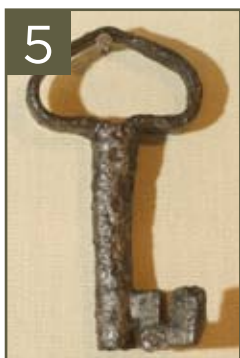

5

When was iron first made?

- a. about 3000 years ago
- b. about 2000 years ago
- c. about 4000 years ago

☐